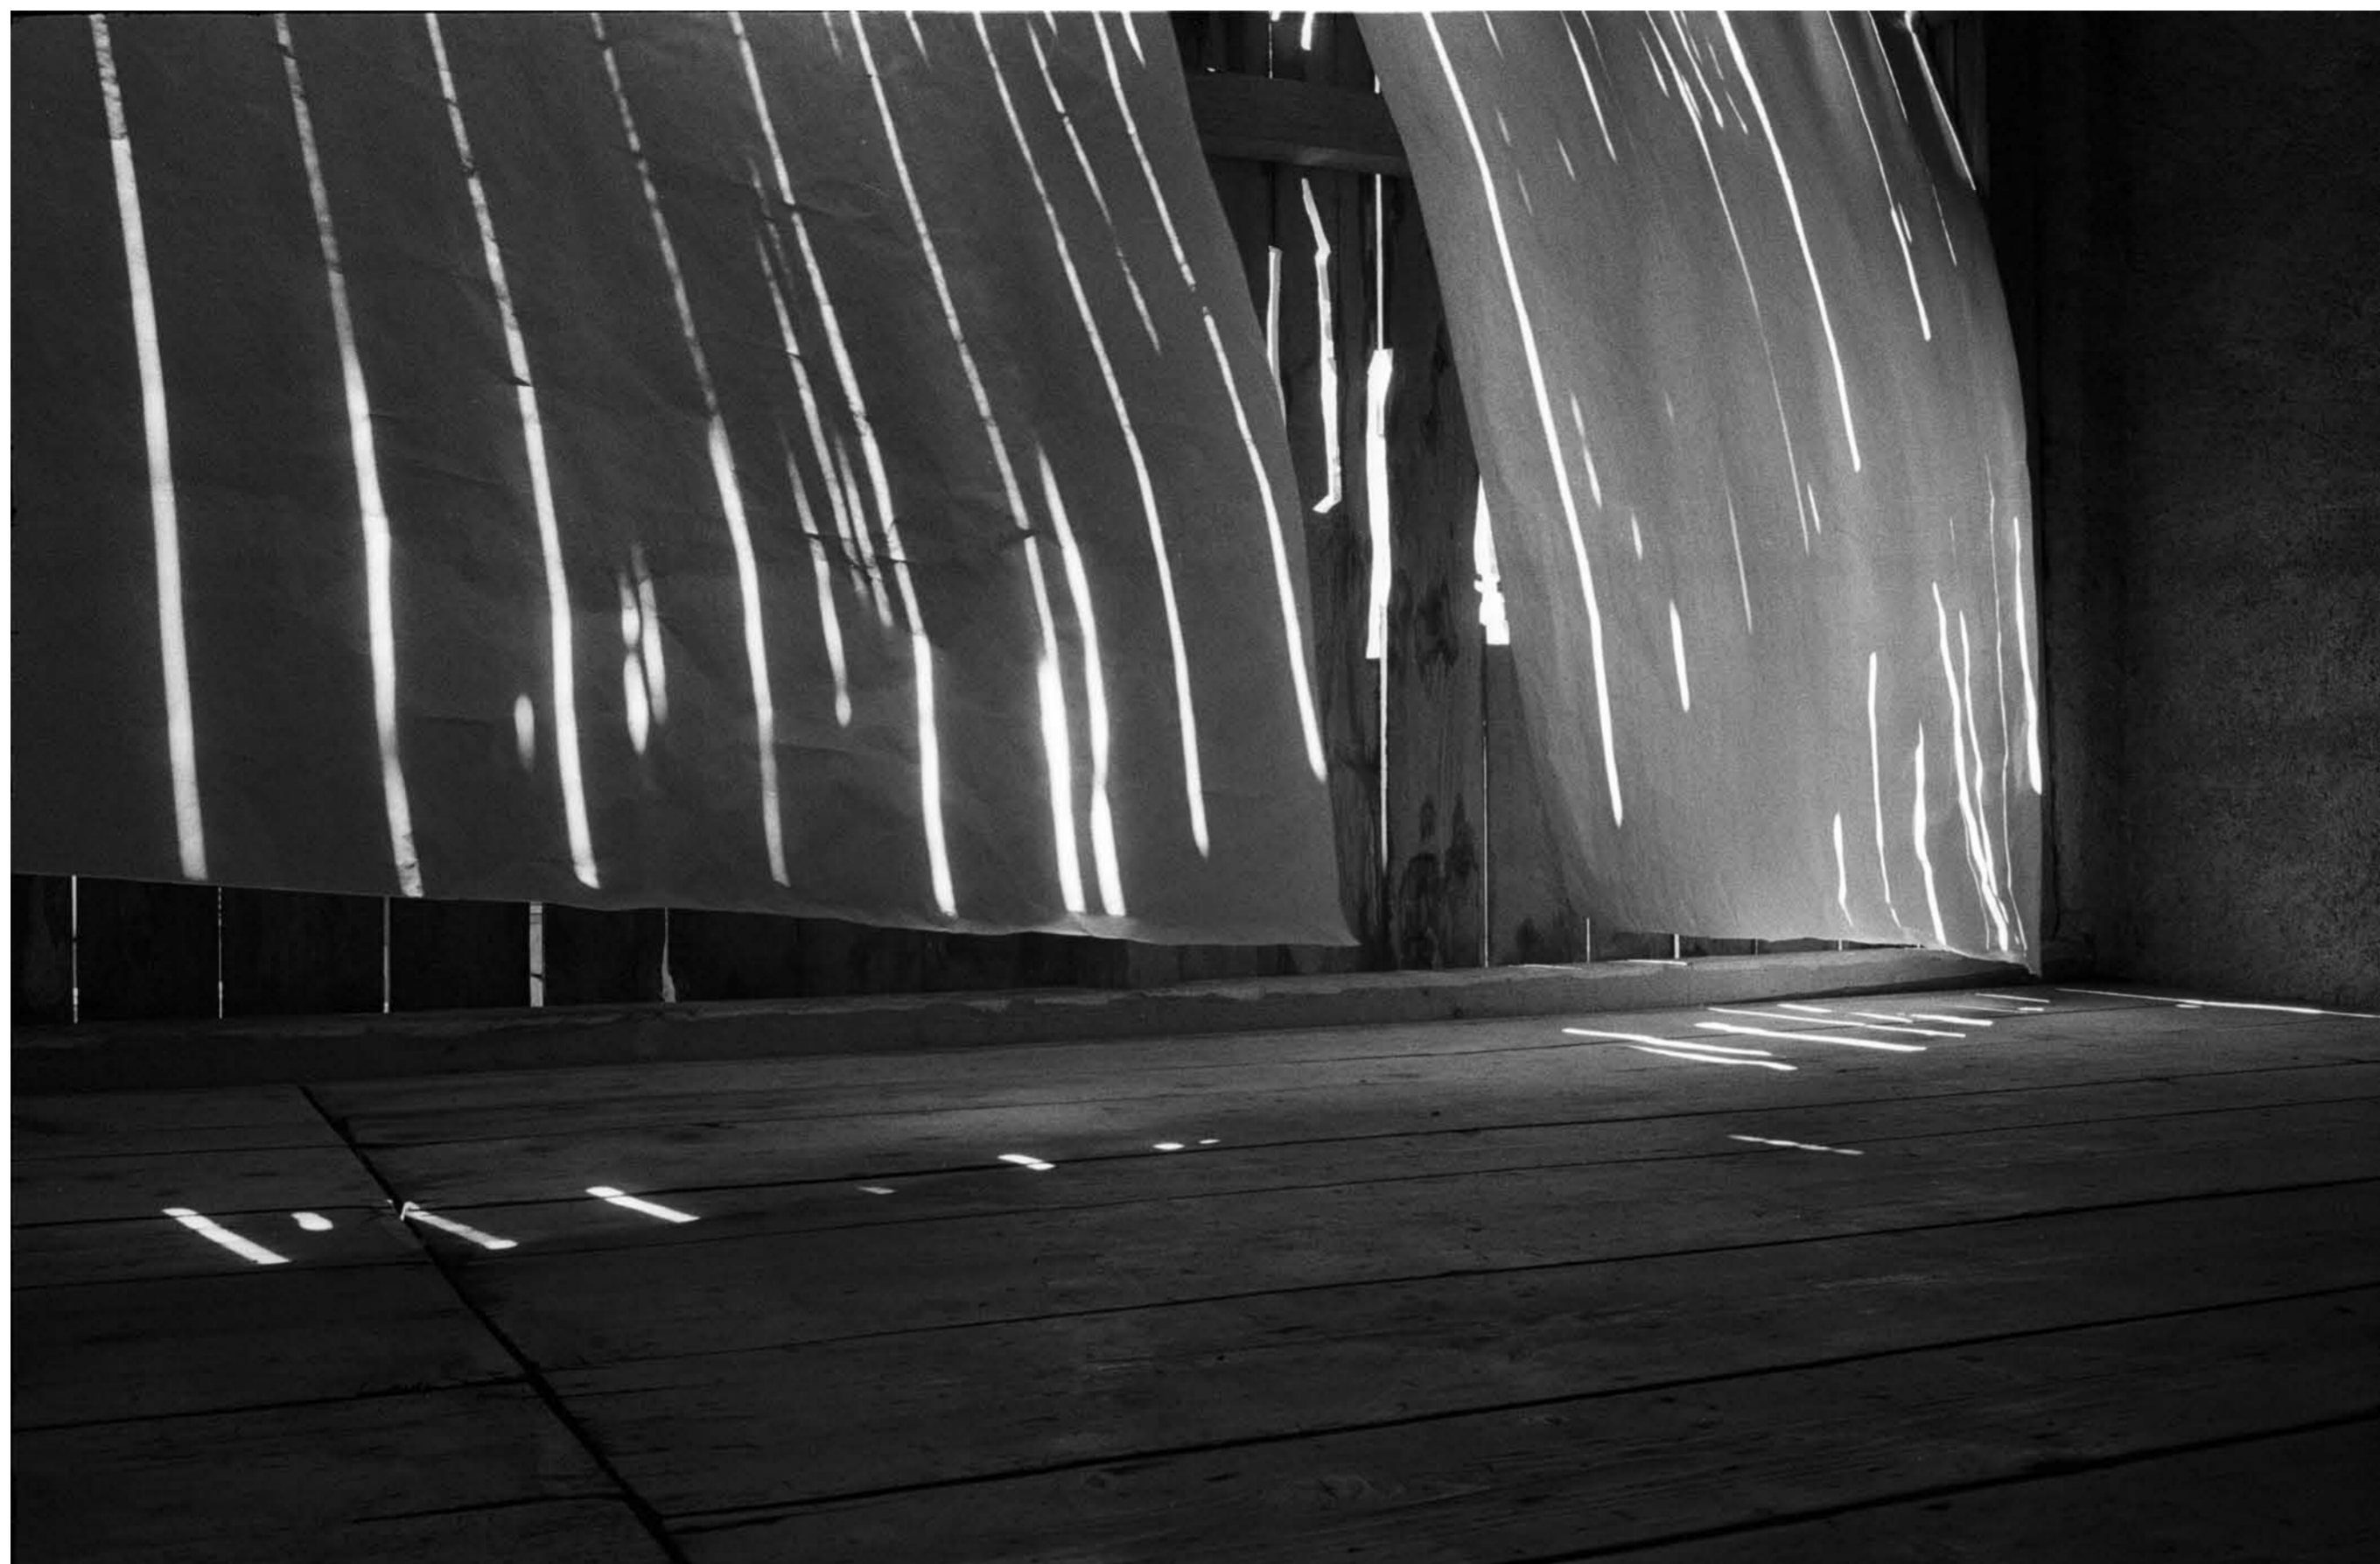

10:10

Walk into the space traces and smells
Sounds
school children on recess
wood cracking rain falling wind blowing
bees busy and wasps
weasel under the roof

Inside hardly any light no view
if not having a pick
vertical splits of the plank wall
voyeur guetteur mateur
voir

Outside no sight all ears
balance distance rethink

Memories
traces & gestes

Sunlight fast never the same
ever present
10h12
10h13
11h07
schedule timetable clock
rythm and cycle
rythm and light
light rythm

hurry up take your time