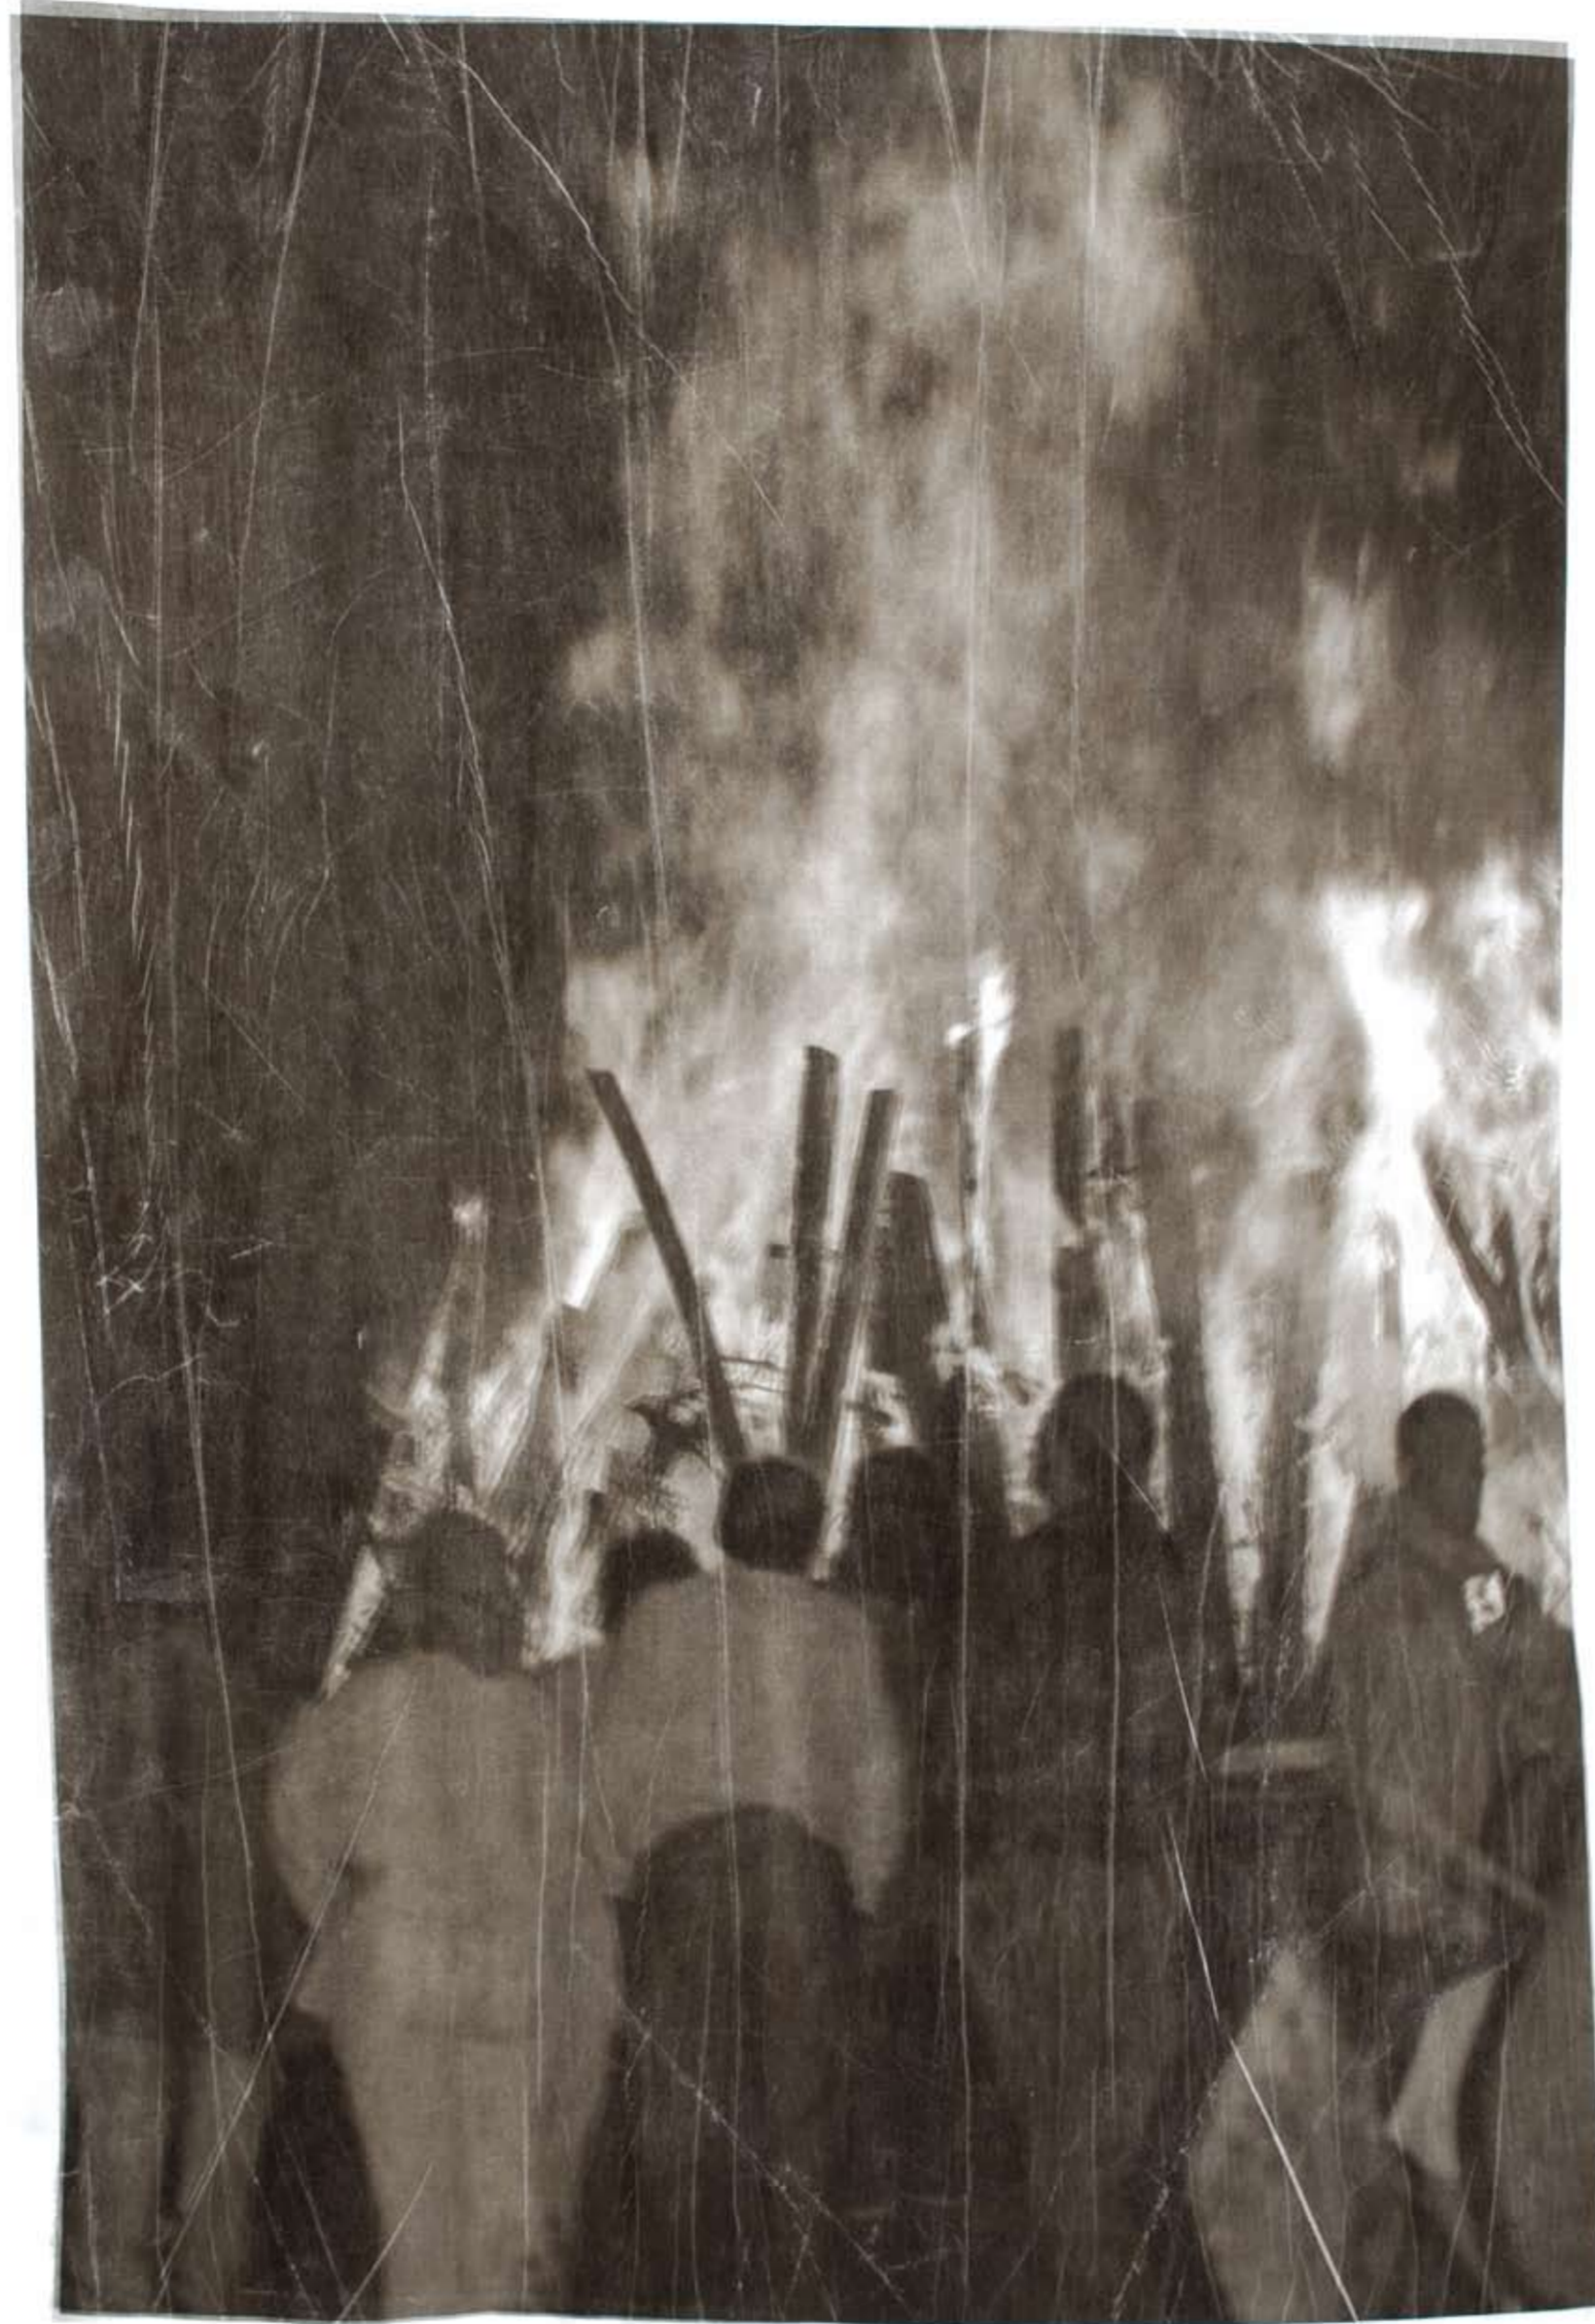

Monique Kuffer
kuffer@artinsocialcontext.ch
0041 (0)79 791 65 28
2010 Copyright

JULY 2009
GENS | FIRE
DIMENSION | 50 X 75 CM
MEDIA | ARGENTIC FILM, PRINTS
ON SULPHURIZED PAPER , GLUE,
BLACK ANNEALED WIRE.