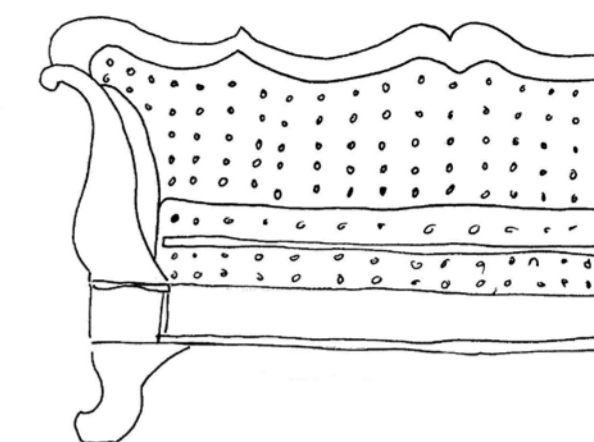

Monique Kuffer
kuffer@artinsocialcontext.ch
0041 (0)79 791 65 28
2010 Copyright

AUGUST 2010
VIBES
DIMENSION | 179 X 97 X 66 CM
MEDIA | GRAND-MOTHER'S ANTIQUE
SOFA (LATE 19TH CENTURY VAUDOIS
STYLE), LEDS, ELECTRICAL SYSTEM,
PLANT PROTECTION SCREEN, PACKAGING
CHIPS, PLANT TIES, FIBERGLASS MESH