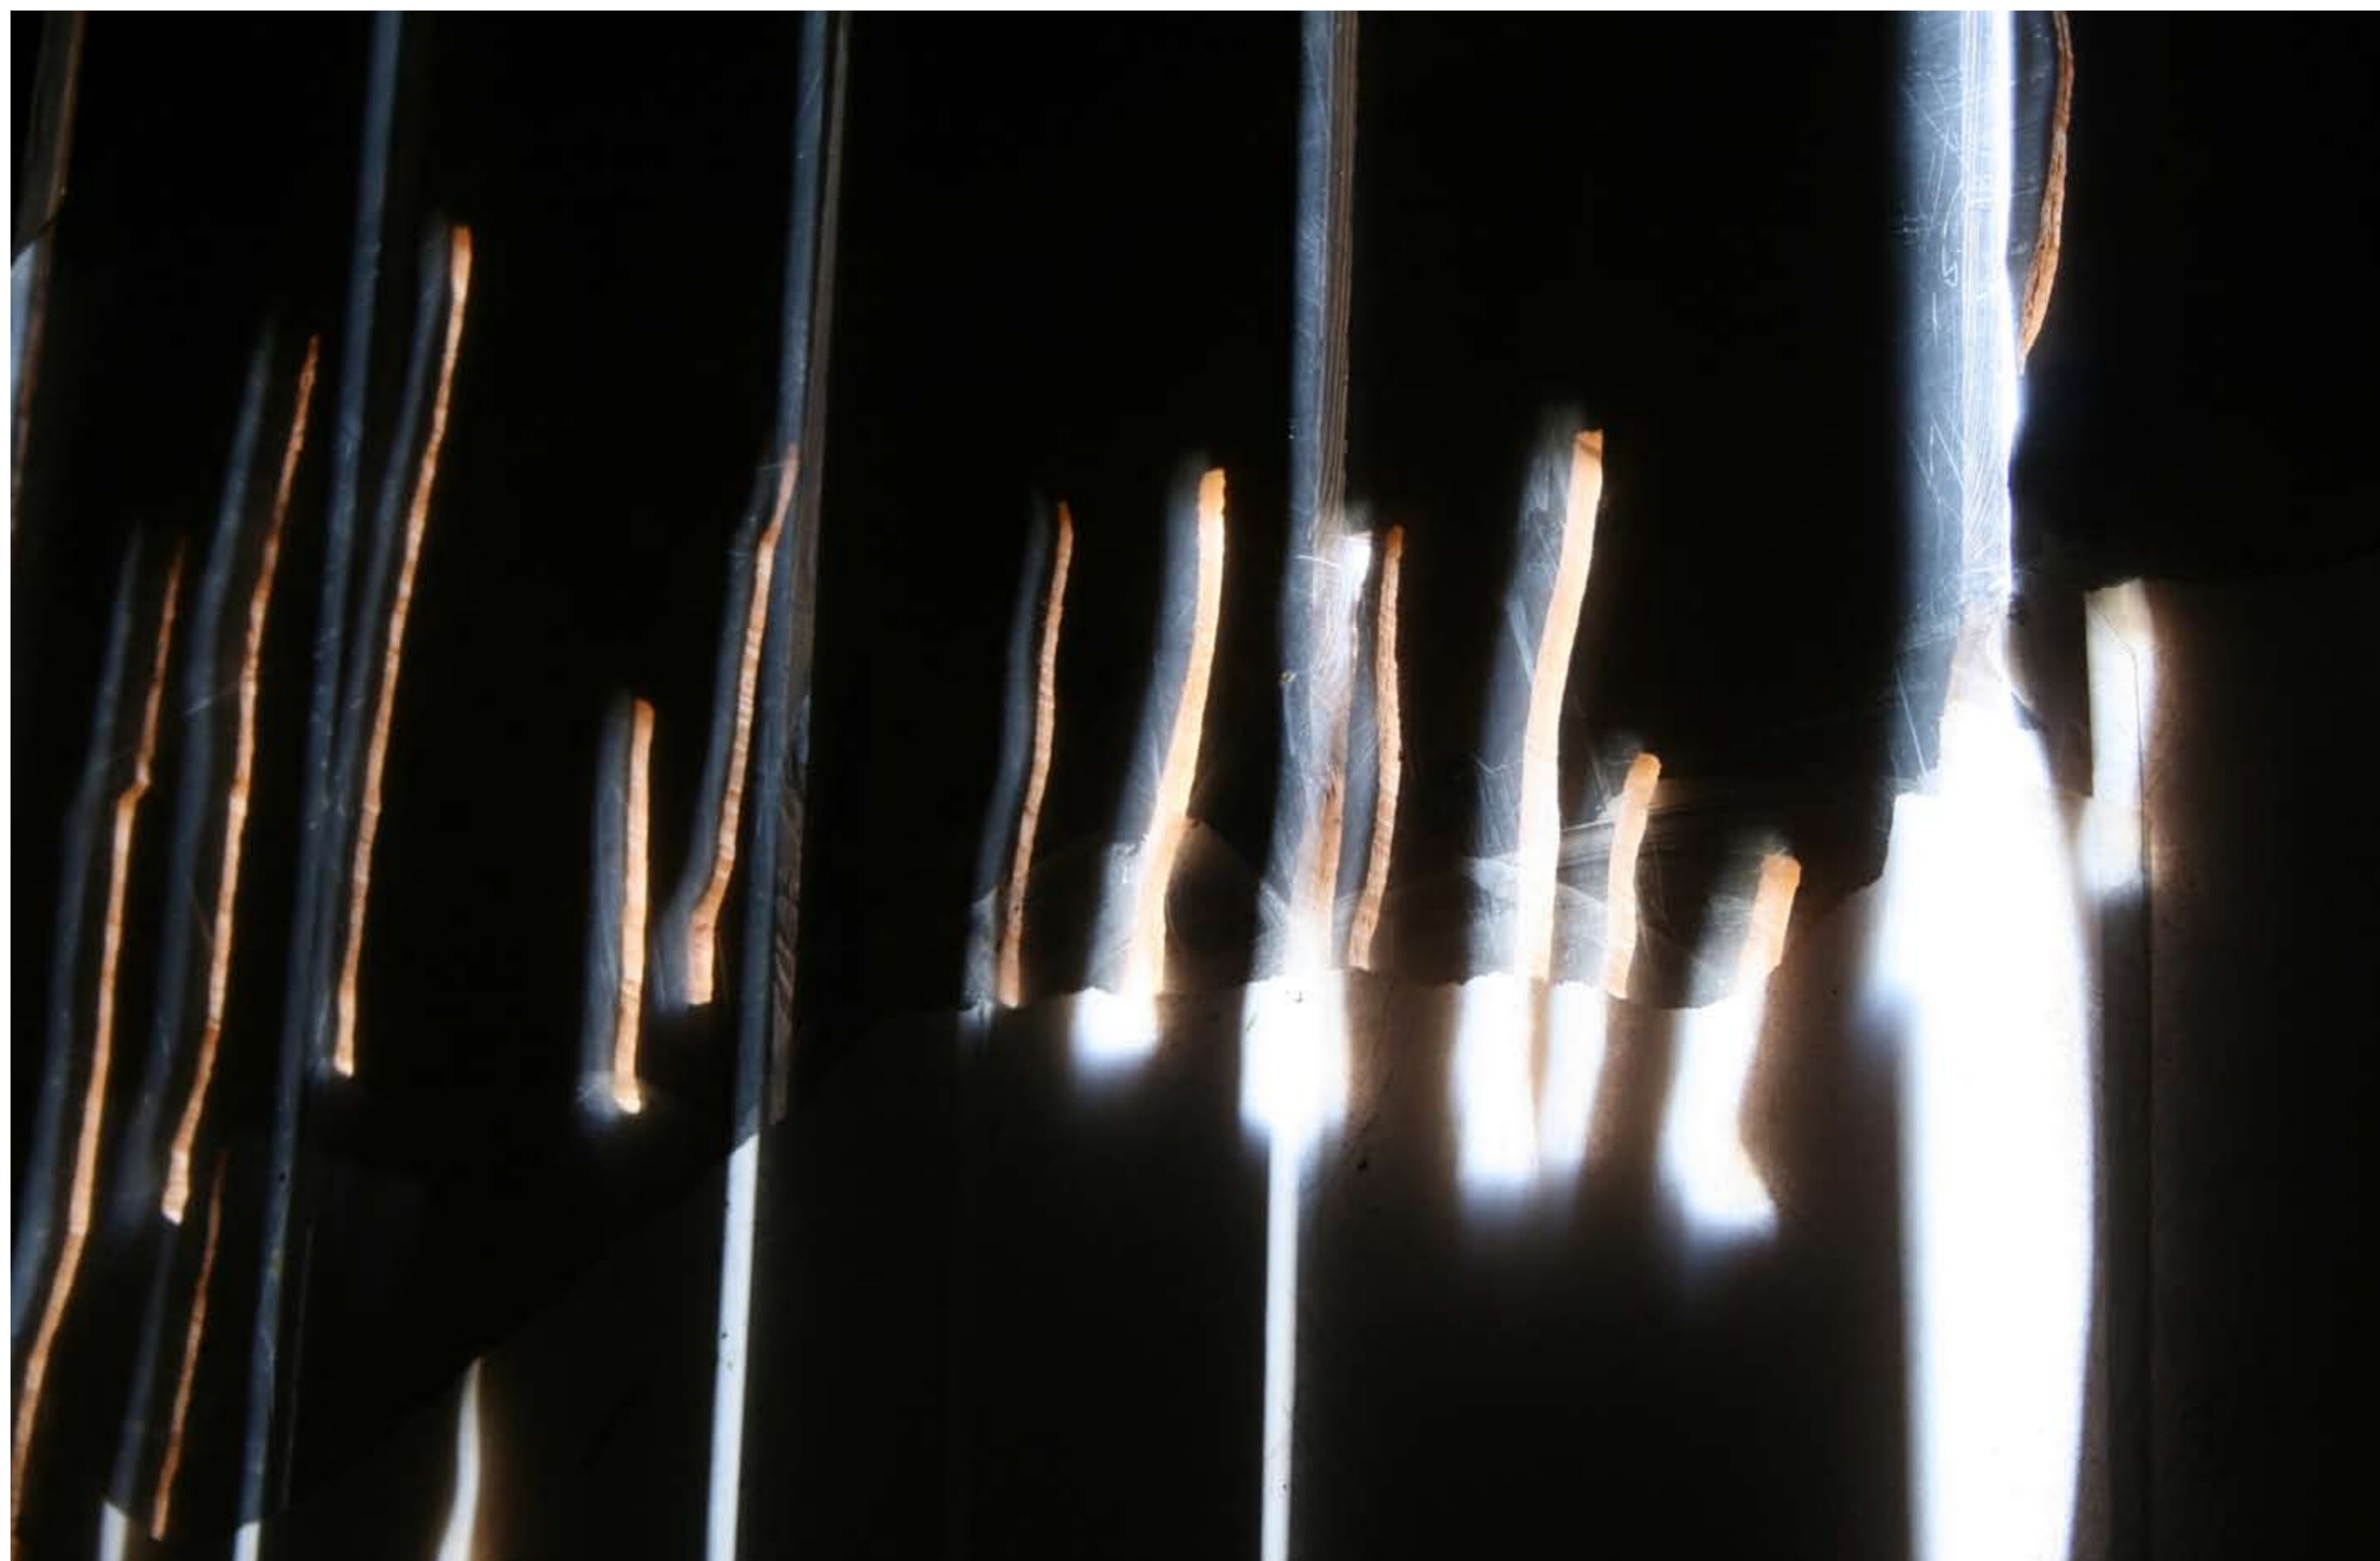

Monique Kuffer
kuffer@artinsocialcontext.ch
0041 (0)79 791 65 28
2010 Copyright

MAY 2009
| LIGHT WIND
DIMENSION | A1 50 X 75 CM
MEDIA | ARGENTIC FILM,
PRINTS ON SULPHURIZED PAPER,
GLUE, BLACK ANNEALED WIRE.