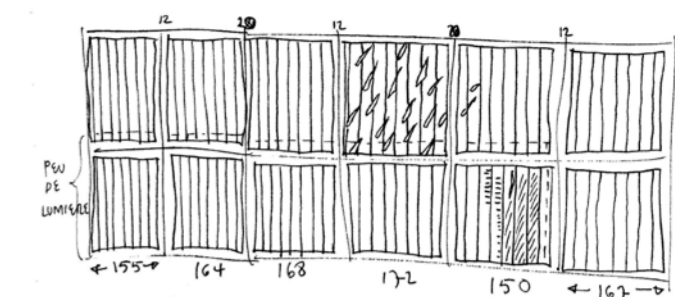

10:10

Walk into the space traces and smells
Sounds
school children on recess
wood cracking rain falling wind blowing
bees busy and wasps
weasel under the roof

Inside hardly any light no view
if not having a pick
vertical splits of the plank wall
voyeur guetteur mateur
voir

Outside no sight all ears
balance distance rethink

Memories
traces & gestes

Sunlight fast never the same
ever present
10h12
10h13
11h07
schedule timetable clock
rythm and cycle
rythm and light
light rythm

hurry up take your time