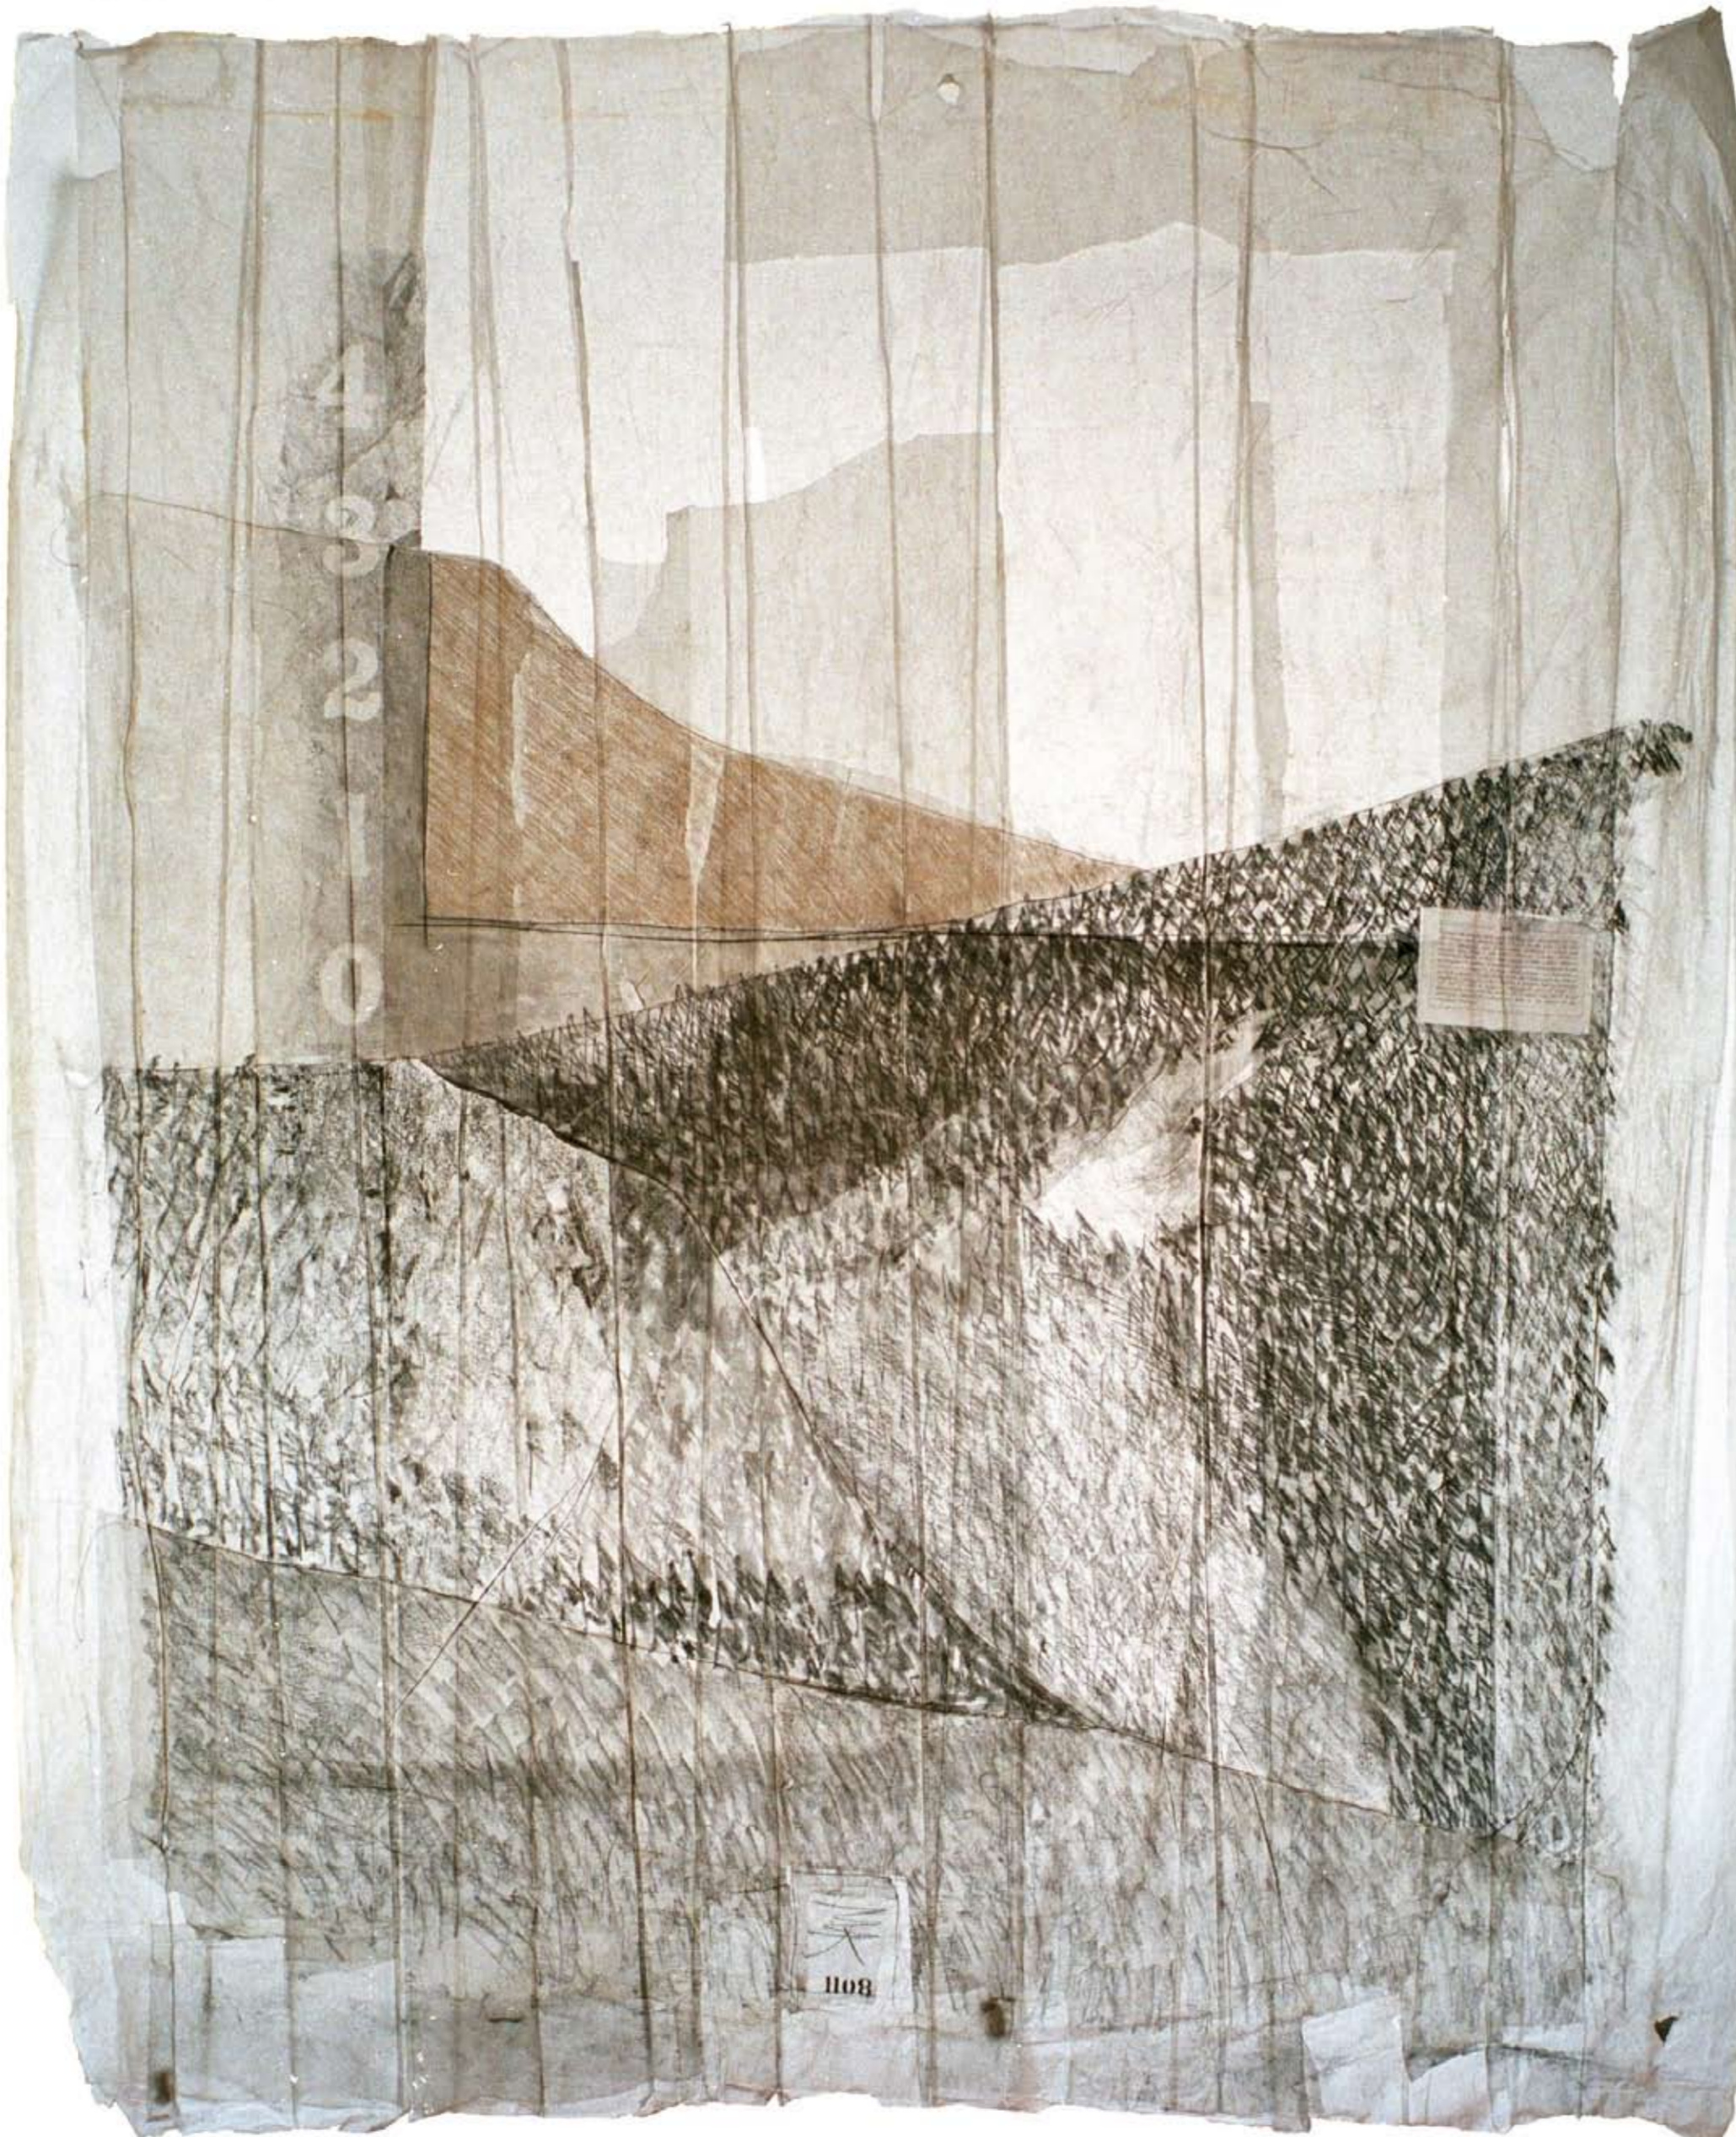

Rien

from all
from nothing
c'est déjà ça

... that's all

RIEN
NOTHING
METTRE

| DEFINITIONS