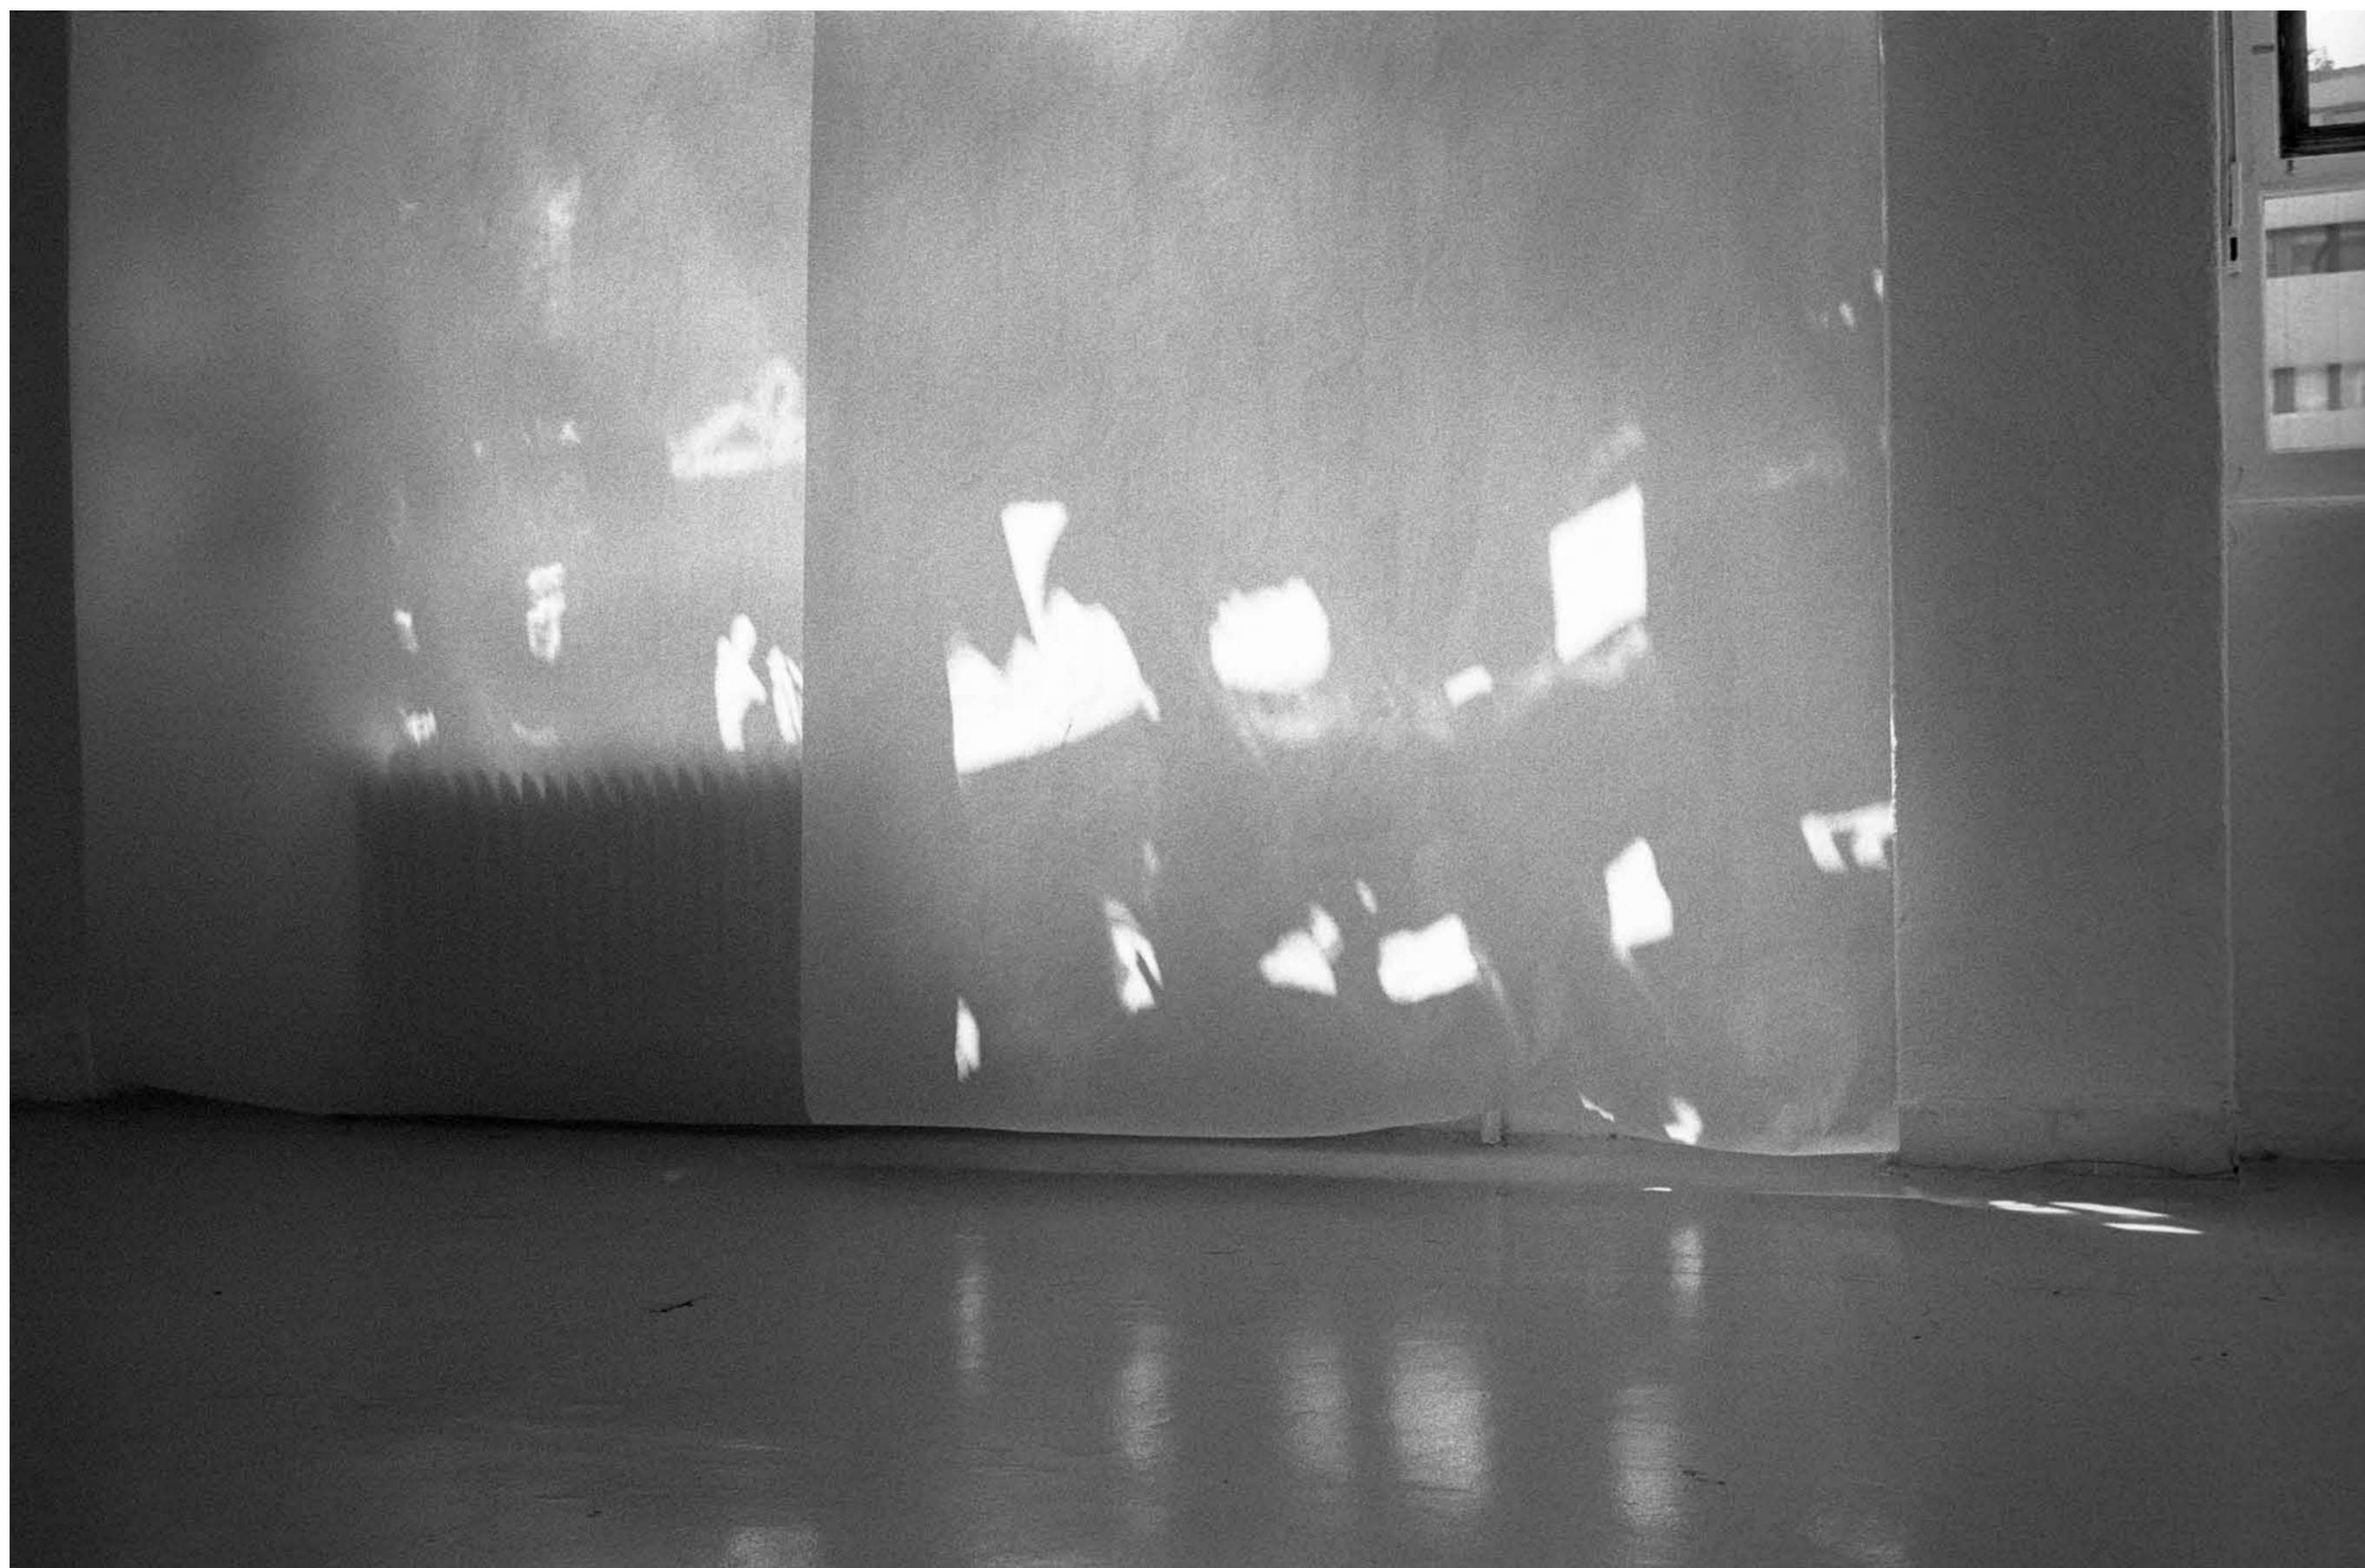

inlight of things | de la lumière des choses

Monique Kuffer
kuffer@artinsocialcontext.ch
0041 (0)79 791 65 28
2010 Copyright

JULY 2010
DE L'IMPACT DE LA LUMIÈRE SOLAIRE
TRAVERSANT ANDATA.RITORNO
LOCATION | ANDATA RITORNO, RUE
DU STAND 37, 1204 GENEVA,
DIMENSION | 365 X 340 CM
MEDIA | SULFURIZED PAPER, INDIA
INK ON P.E.T., WIND AND SUNLIGHT.