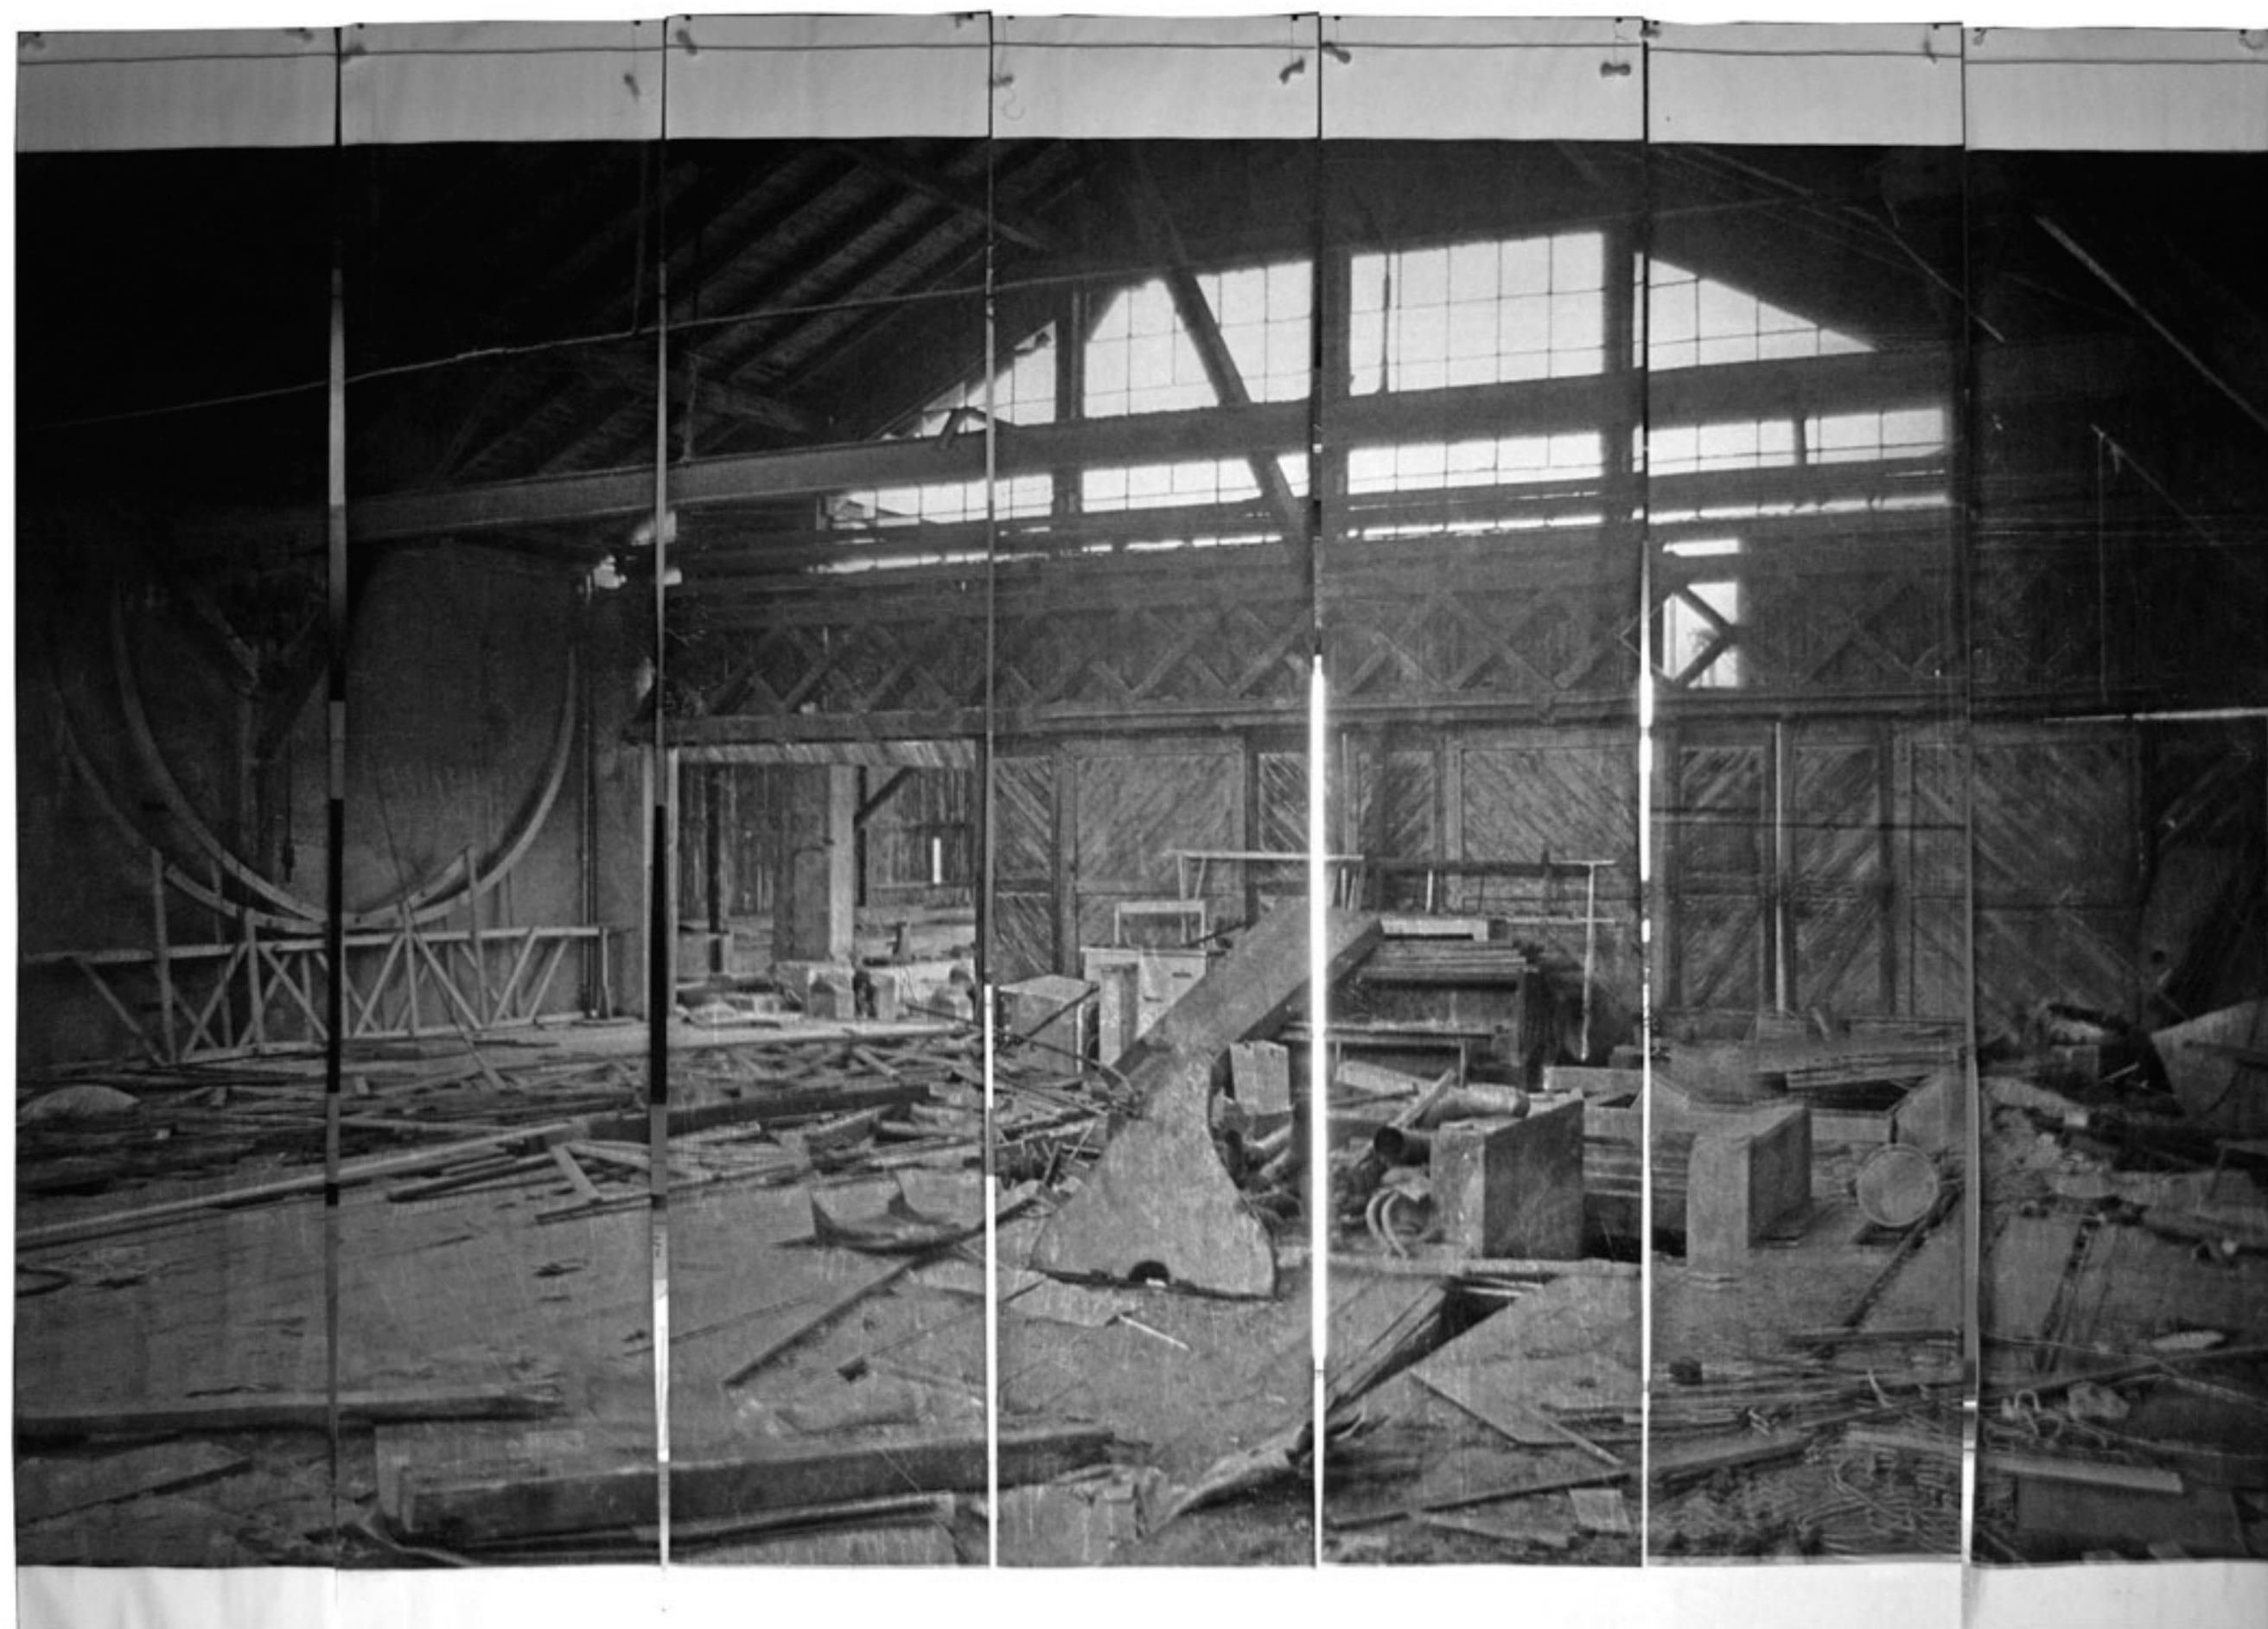

Monique Kuffer
kuffer@artinsocialcontext.ch
0041 (0)79 791 65 28
2010 Copyright

NOVEMBER 2009
SCIERIE IN 7 PARTS
DIMENSION | 350 X 230 CM
MEDIA | ARGENTIC FILM, PRINTS
ON SULPHURIZED PAPER, GLUE,
BLACK ANNEALED WIRE.