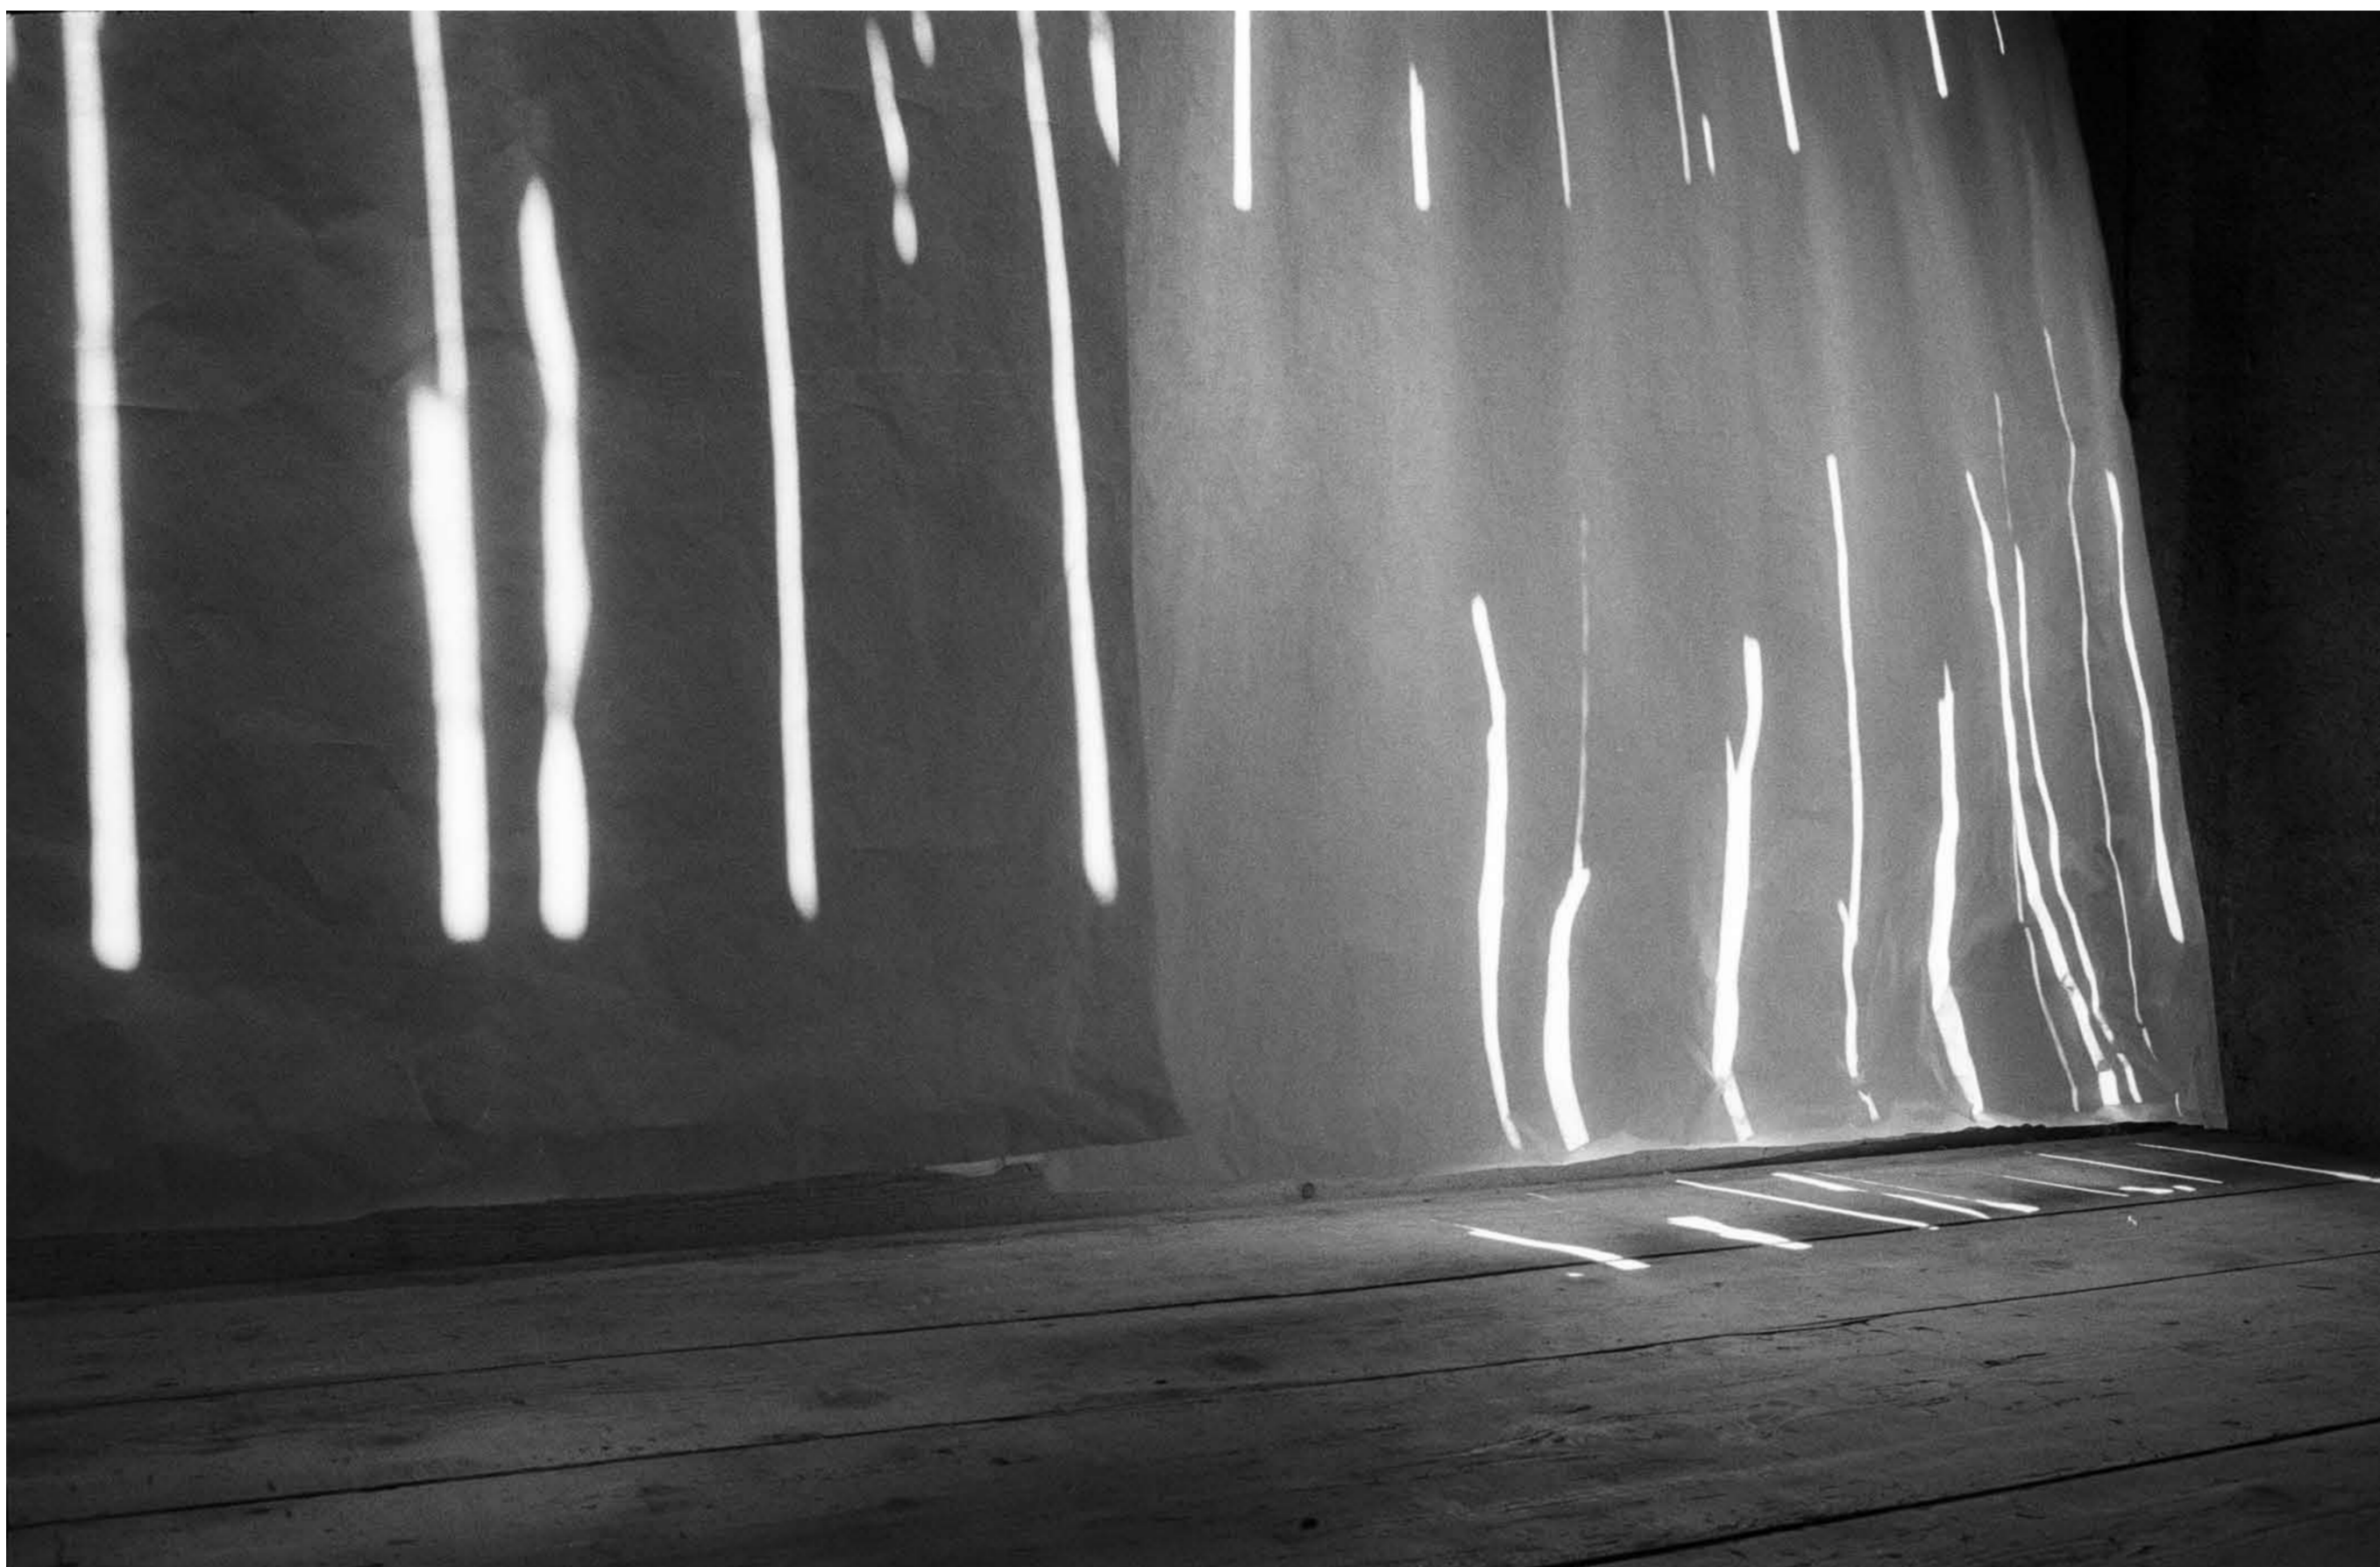

10:10

Walk into the space traces and smells
Sounds
school children on recess
wood cracking rain falling wind blowing
bees busy and wasps
weasel under the roof

Inside hardly any light no view
if not having a pick
vertical splits of the plank wall
voyeur guetteur mateur
voir

Outside no sight all ears
balance distance rethink

Memories
traces & gestes

Sunlight fast never the same
ever present

10h12
10h13
11h07

schedule timetable clock
rythm and cycle
rythm and light
light rhythm

hurry up take your time