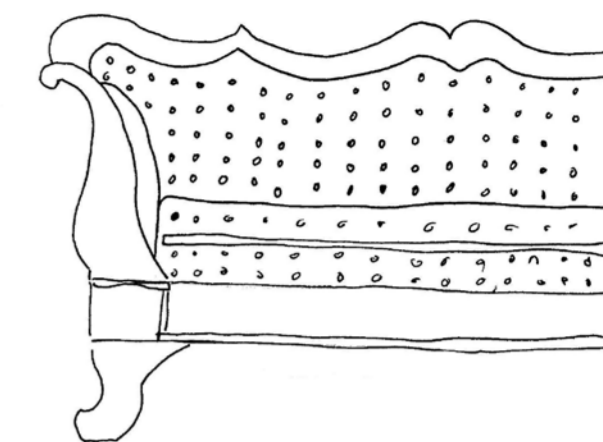

Monique Kuffer  
kuffer@artinsocialcontext.ch  
0041 (0)79 791 65 28  
2010 Copyright

AUGUST 2010  
VIBES  
DIMENSION | 179 X 97 X 66 CM  
MEDIA | GRAND-MOTHER'S ANTIQUE  
SOFA (LATE 19TH CENTURY VAUDOIS  
STYLE), LEDS, ELECTRICAL SYSTEM,  
PLANT PROTECTION SCREEN, PACKAGING  
CHIPS, PLANT TIES, FIBERGLASS MESH